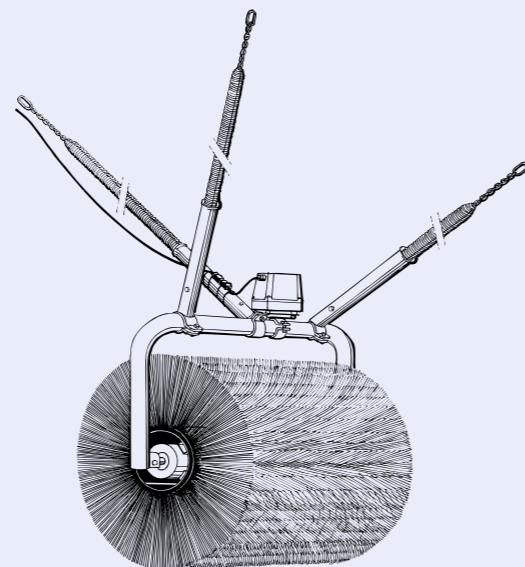

• MAINTENANCE FREE

2 years guarantee and 5 years on the nylon brush