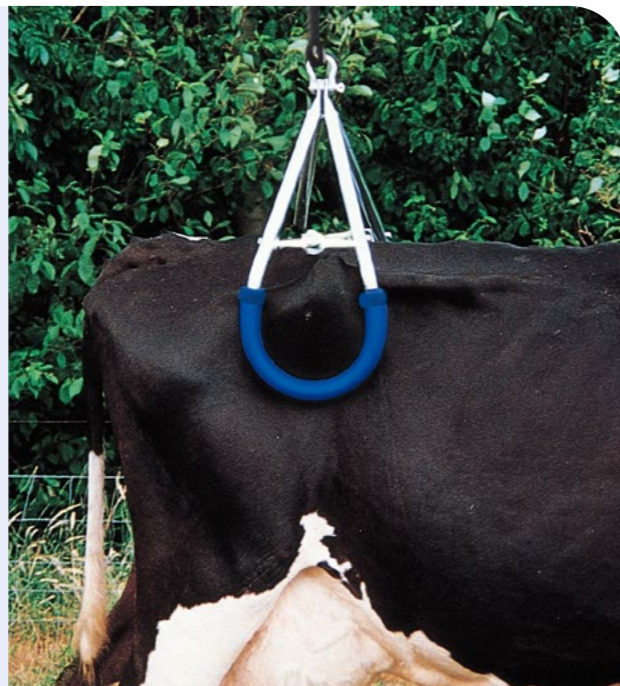

COW LIFT

For dairy cattle

A cow that cannot stand may yet be saved.

Strong and robust. Can withstand use with heavy dairy cows.

CCOW LIFT

Cow lift:

- Easy to apply
- The spindle can be turned from both sides
- Indispensable on every dairy farm
- A cow that cannot get up on its own must be helped immediately

Vink

Vink Elst B.V.
Nijverheidstraat 59
6681 LN Bommel Nederland

+31 26 - 326 30 30
info@vink-elst.nl
www.vink-elst.nl

COW LIFT

For beef cattle

 **Warranty 10 years**

Strong and robust. With this cow lift you can lift the heaviest cow effortlessly.

Cow lift for beef cattle:

A separate cow lift has been developed for the larger and heavier beef cattle.

The more robust device has larger dimensions to match the build of the beef cattle and has a stainless steel tube construction.