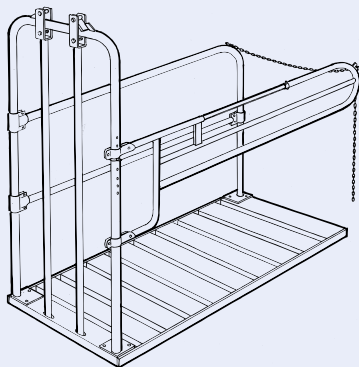

BOX FOR CAESARIAN SECTION

Vink

Vink Elst B.V.
Nijverheidstraat 59
6681 LN Bommel Nederland

+31 26 - 326 30 30
info@vink-elst.nl
www.vink-elst.nl